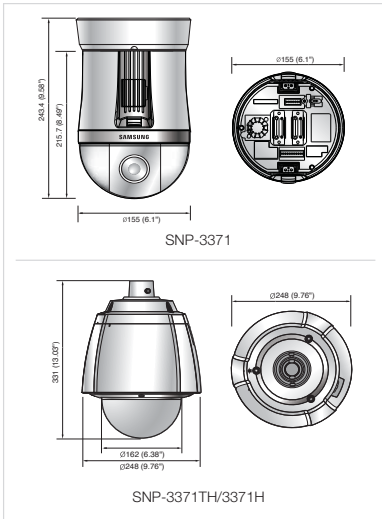

Dimensions

Unit : mm (inch)

SNP-3371

SNP-3371TH/3371H

The Eco mark represents Samsung Technwin's will to create environment-friendly products, and indicates that the product satisfies the EU RoHS Directive.

Design and specifications are subject to change without notice.

■ DISTRIBUTED BY

www.asi.ind.in

SAMSUNG TECHWIN CO., LTD.

SAMSUNG TECHWIN AMERICA INC.

SAMSUNG TECHWIN EUROPE LTD.