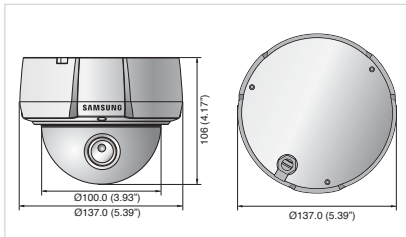

Dimensions

Unit : mm (inch)

The Eco mark represents Samsung Techwin's will to create environment-friendly products, and indicates that the product satisfies the EU RoHS Directive.

Design and specifications are subject to change without notice.

SAMSUNG TECHWIN CO., LTD.

701, Sampyeong-dong, Bundang-gu, Seongnam-si, Gyeonggi-do Korea 463-400
Tel : +82-70-7147-8741 ~ 8749, 8752 ~ 8760 Fax : +82-31-8018-3745
www.samsungsecurity.com www.samsungcctv.com

SAMSUNG TECHWIN AMERICA Inc.

SAMSUNG TECHWIN EUROPE LTD.

■ DISTRIBUTED BY

www.asi.ind.in